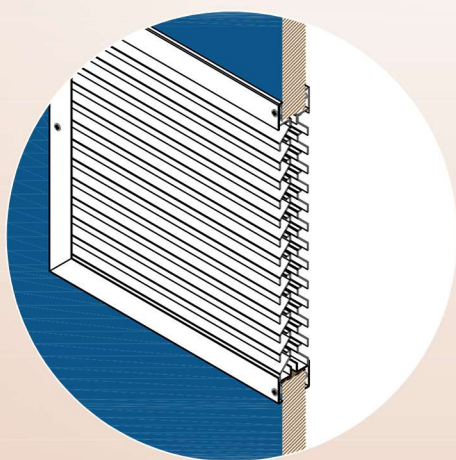

- 'Z' Blades
- TWO Pieces Louver Co-exist
- 50% Air Flowing
- Available for  $\geq 35\text{mm}$  ( $1\frac{3}{8}$ " Thk Door

series **SQR.**

LZ -T	ORDER / CUTOUT SIZE		O. D.
■	12" x 12"	305 x 305	355.5 x 355.5
■	18" x 18"	457 x 457	507.5 x 507.5
■	23" x 23"	609.6 x 609.6	660 x 660
■	18" x 12"	457 x 305	508 x 355.5
■	24" x 12"	609.6 x 305	660 x 355.5