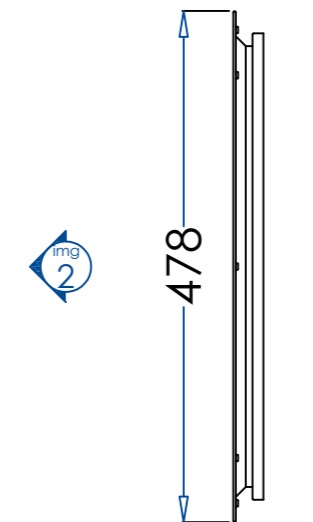

[Front]

[Back]

[Side]

[Front]

[Back]

[Side]

MODEL: 18" x 18"
VP- 457 x 457

DRAWN BY:
Carrie Chen

DRAWING TITLE:
VISION FRAMES

EverPine

Everpine Group Co., Ltd.
www.dLouver.com

SCALE:
1 : 1

TEL:
+86 18756506821