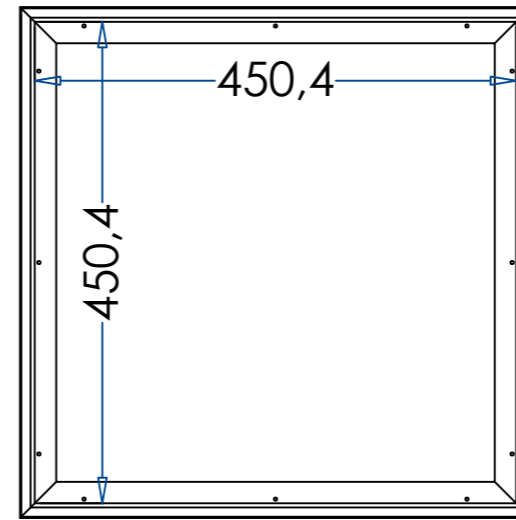

[Front]

[Back]

[Side]

[Front]

[Back]

[Side]

MODEL: 18" x 18"
VP- 457 x 457

DRAWN BY:
Carrie Chen

DRAWING TITLE:
VISION FRAMES

EverPine

Everpine Group Co., Ltd.
www.dLouver.com

SCALE:
1 : 1

TEL:
+86 18756506821