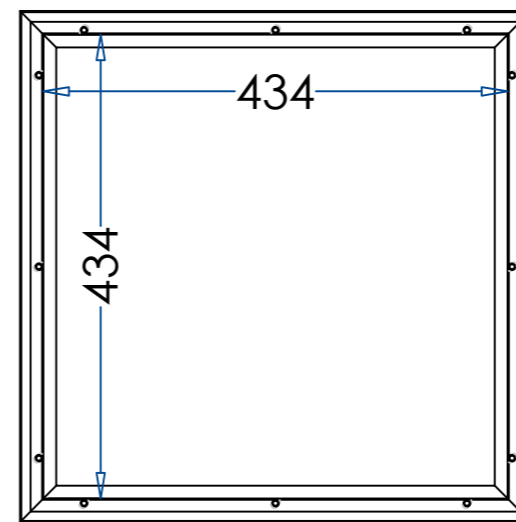

[Front]

[Back]

[Side]

[Front]

[Back]

[Side]

MODEL: 18" x 18"
VP- 457 x 457

DRAWN BY:
Carrie Chen

DRAWING TITLE:
VISION FRAMES

EverPine

Everpine Group Co., Ltd.
www.dLouver.com

SCALE:
1 : 1

TEL:
+86 18756506821