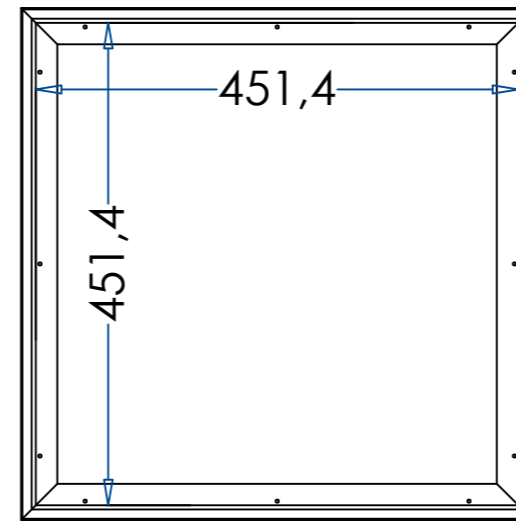

[Front]

[Back]

[Side]

[Front]

[Back]

[Side]

MODEL: 18"×18"
VP- 458×458
SCALE: 1 : 1

DRAWN BY: Carrie Chen
TEL: +86 18756506821