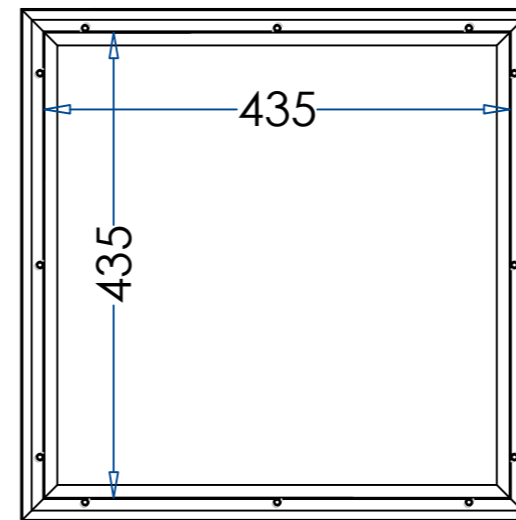

[Front]

[Back]

[Side]

[Front]

[Back]

[Side]

MODEL: 18"×18"
VP- 458×458
SCALE: 1 : 1

DRAWN BY: Carrie Chen
TEL: +86 18756506821