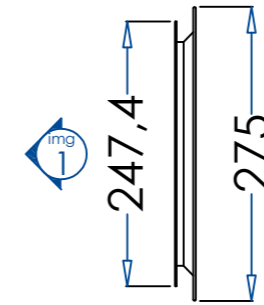

[ Front ]

[ Back ]

[ Side ]

[ Front ]

[ Back ]

[ Side ]

MODEL: 10"×10"  
VP- 254×254

DRAWN BY:  
Carrie Chen

DRAWING TITLE:  
**VISION FRAMES**

**EverPine**

Everpine Group Co., Ltd.  
www.dLouver.com

SCALE:  
1 : 1

TEL:  
+86 18756506821