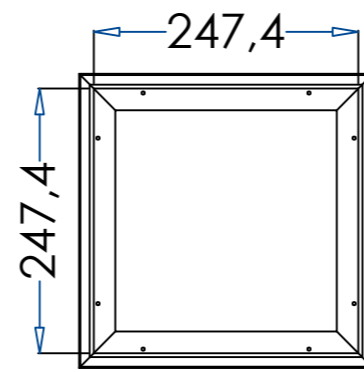

[ Front ]

[ Back ]

[ Side ]

[ Front ]

[ Back ]

[ Side ]

MODEL: 10"×10"  
VP- 254×254

DRAWN BY:  
Carrie Chen

DRAWING TITLE:  
**VISION FRAMES**

**EverPine**

Everpine Group Co., Ltd.  
www.dLouver.com

SCALE:  
1 : 1

TEL:  
+86 18756506821