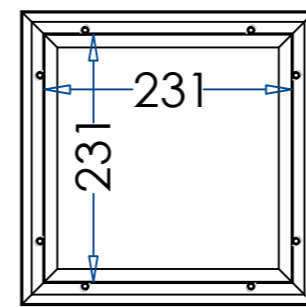

[ Front ]

[ Back ]

[ Side ]

[ Front ]

[ Back ]

[ Side ]

MODEL: 10"×10"  
VP- 254×254

DRAWN BY:  
Carrie Chen

DRAWING TITLE:  
**VISION FRAMES**

**EverPine**

Everpine Group Co., Ltd.  
www.dLouver.com

SCALE:  
1 : 1

TEL:  
+86 18756506821