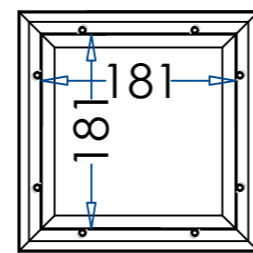

[ Front ]

[ Back ]

[ Side ]

[ Front ]

[ Back ]

[ Side ]

MODEL: 8" x 8"  
VP- 204 x 204

DRAWN BY:  
Carrie Chen

DRAWING TITLE:  
VISION FRAMES

Everpine Group Co., Ltd.  
www.dLouver.com

SCALE:  
1 : 1

TEL:  
+86 18756506821