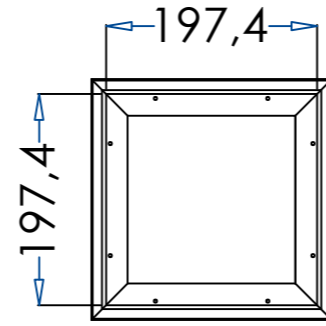

[ Front ]

[ Back ]

[ Side ]

[ Front ]

[ Back ]

[ Side ]

MODEL: 8" x 8"  
VP- 204 x 204

DRAWN BY:  
Carrie Chen

DRAWING TITLE:  
VISION FRAMES

Everpine Group Co., Ltd.  
www.dLouver.com

SCALE:  
1 : 1

TEL:  
+86 18756506821